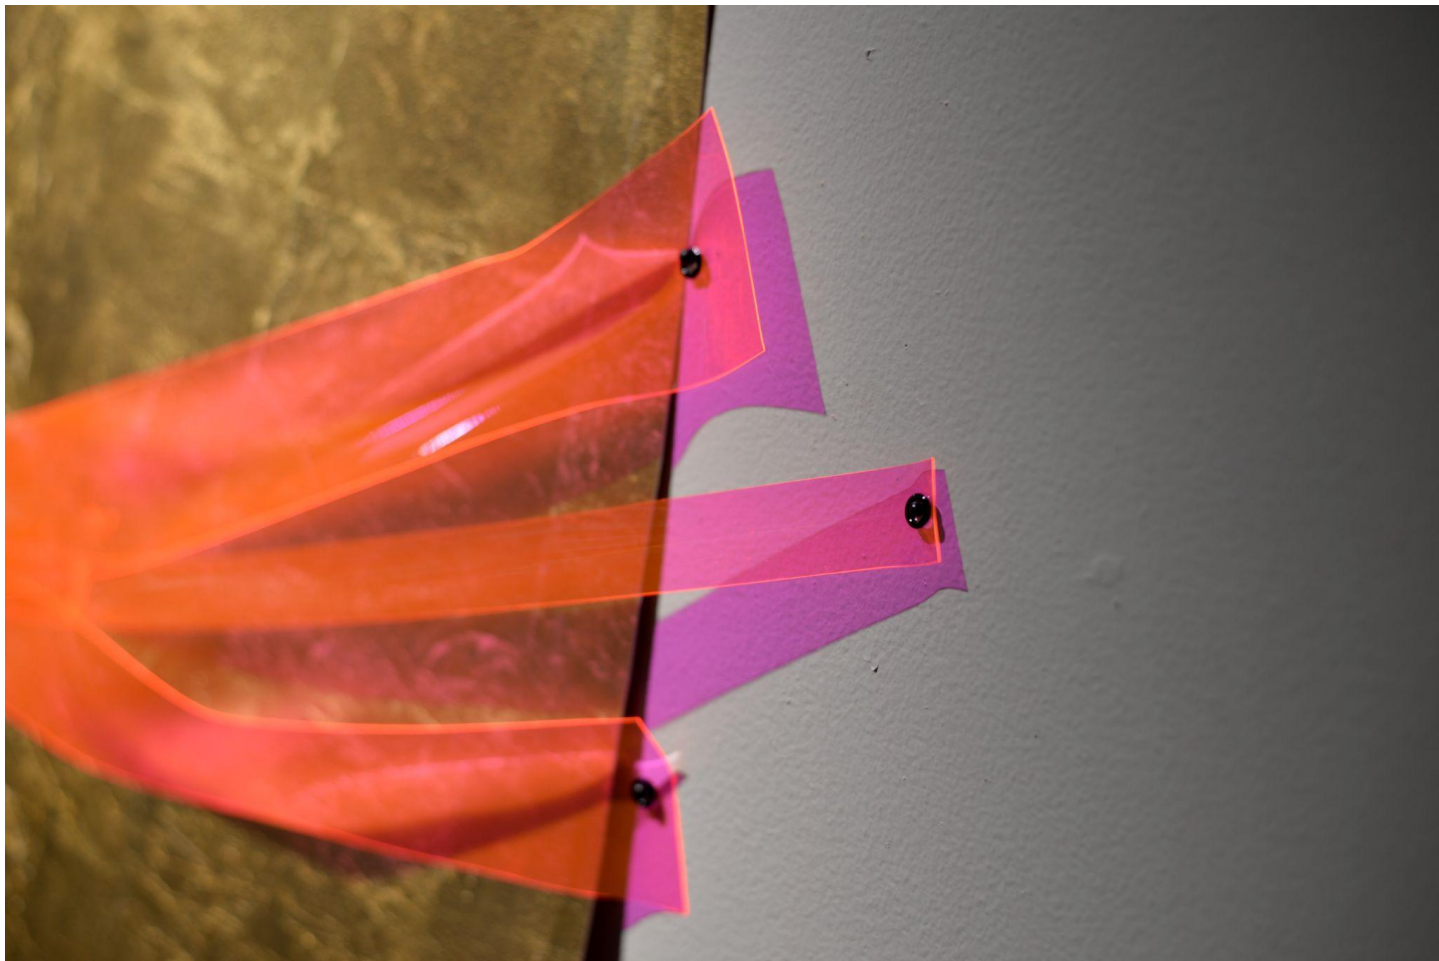

FRANCONIA sculpture park

Franconia Sculpture Park is pleased to present *I've Never Seen the Northern Lights*, a solo exhibition by New London, Minnesota-based artist Lisa Bergh. **Opening January 29, 2022 in the Mardag Gallery at Franconia Commons**, Bergh creates work that examines the cerebral and aesthetic weight of our internal, emotional worlds. Sitting precariously at the intersection of painting, drawing, and sculpture, Bergh draws on a visual language rooted in figuration, abstraction, color, place, and architecture. This new body of work serves simultaneously as fragmented studies and completed works all at once, residing somewhere between the ephemeral and the tangible. *I've Never Seen the Northern Lights* will run until April 10, 2022.

ABOUT THE ARTIST

Based in New London, Minnesota, **Lisa Bergh** holds an MFA in Spatial Arts from San Jose State University and a BFA in Printmaking from the University of Arizona. She has exhibited across the region, including recent solo exhibitions at the Kaddatz Galleries in Fergus Falls, ArtReach St. Croix, MacRostie Art Center, Rochester Art Center and Silverwood Park. Her work was featured in the critically-acclaimed "High Visibility" at the Plains Art Museum in Fargo and she has received numerous grants and awards including a 2020 Minnesota State Arts Board Artist Initiative Grant, a 2018 SMAC Individual Artist Grant and a 2015 "Public Art of the Year" award by the Public Art Network. Her art can be found in public and private collections, and she currently serves as an art instructor for Ridgewater College.

I've Never Seen the Northern Lights

Wood, spray paint, vinyl, eyelets
Variable Dimensions
2021
\$800

Roseate 1, Roseate 2

Gold leaf, flashe, paper, eyelet, vinyl
Variable Dimensions
2021
\$300 each

Windbreak (study for)